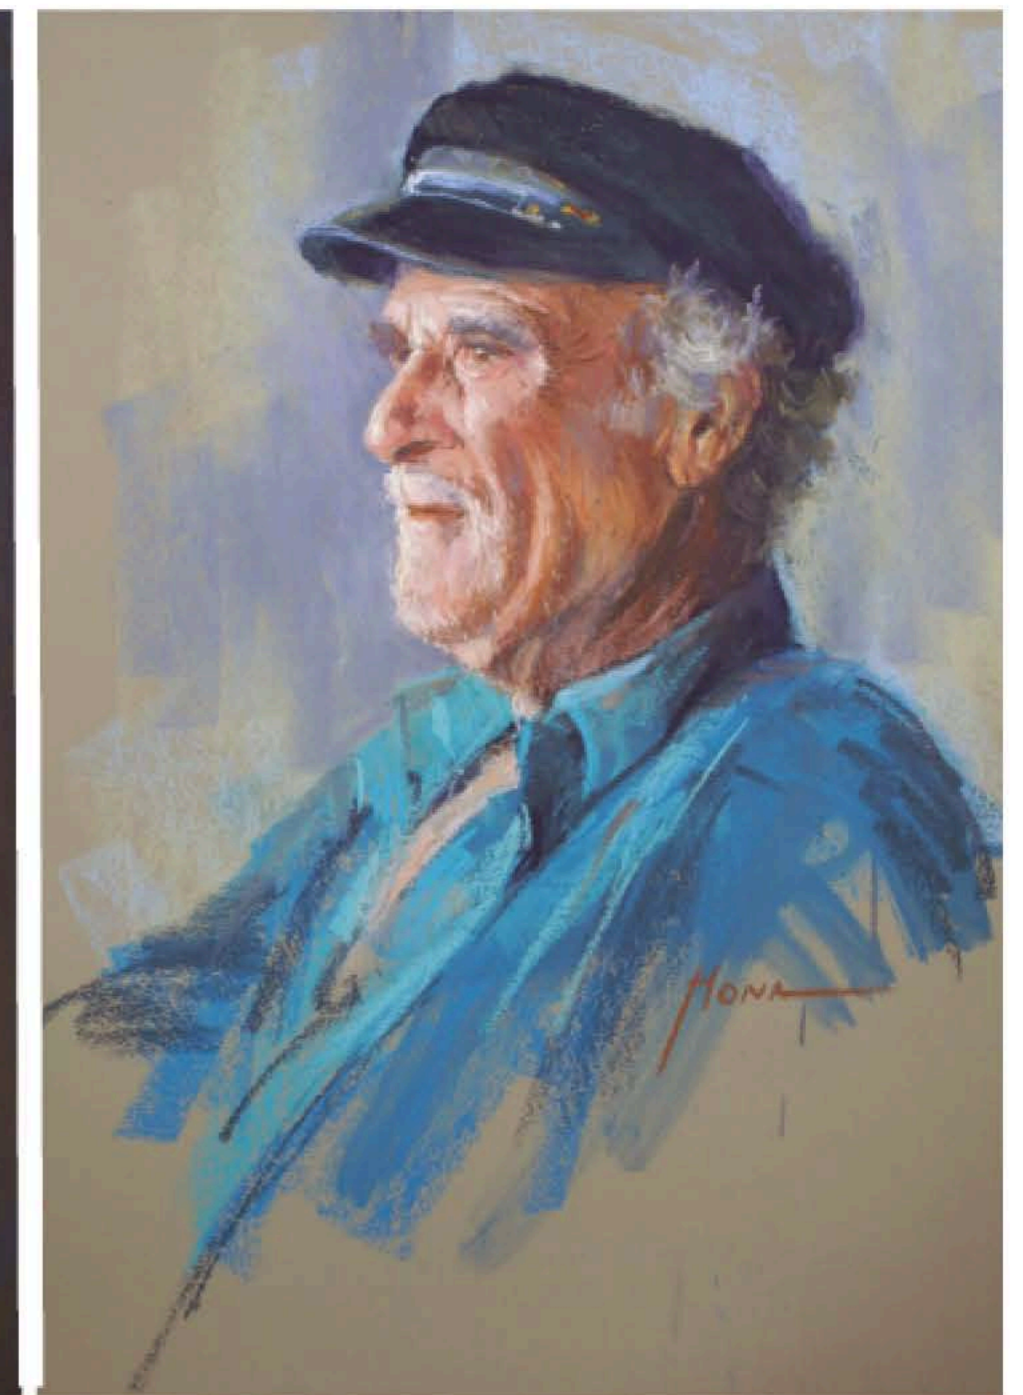

Regina Hona, AGRAP

Melbourne, Australia

*A Bygone Era* 18 x 26 pastel.

Gallery Representation:

Flinders Sorrento Fine Art Galleries - [www.peninsulagalleries.com.au](http://www.peninsulagalleries.com.au)

Brialyn Boathouse Gallery - [www.boathousegallery.com.au](http://www.boathousegallery.com.au)

Original Oz Art Gallery - [www.originaloz.com.au](http://www.originaloz.com.au)

[art@reginahona.com](mailto:art@reginahona.com)

[www.reginahona.com](http://www.reginahona.com)

*In Repose* 35 x 25 pastel, above left.

*An Eye On the Girls* 21.5 x 16.5 pastel, above right.

*Morning Glow* 8 x 18 pastel, top of page.